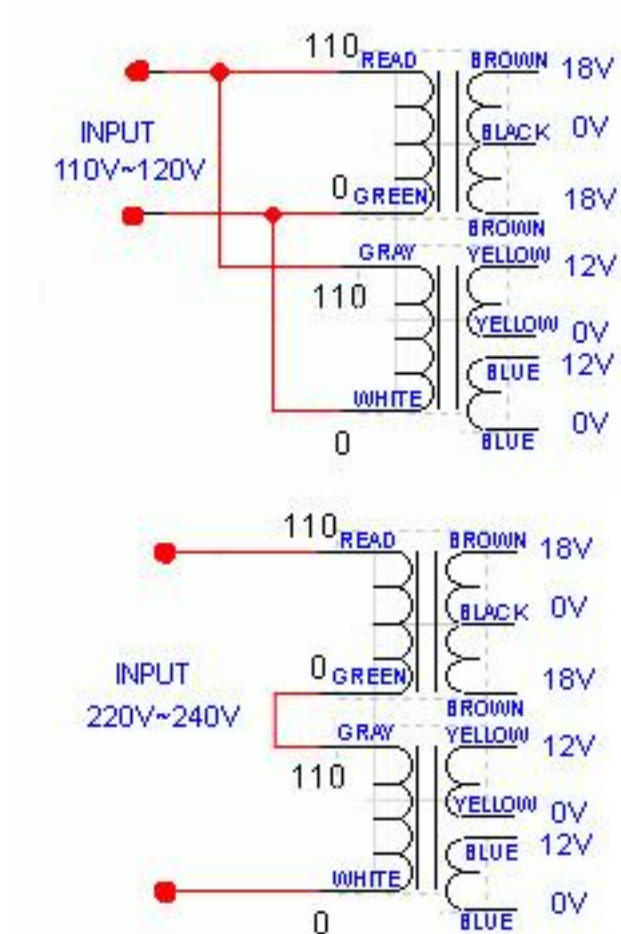

50W R Core Transformer,110V//200V,for Extreme 1543 DAC

Universal transformer, work with 110~120V or 220~240V AC.

It with Extreme 1543 DAC Board's Connect: